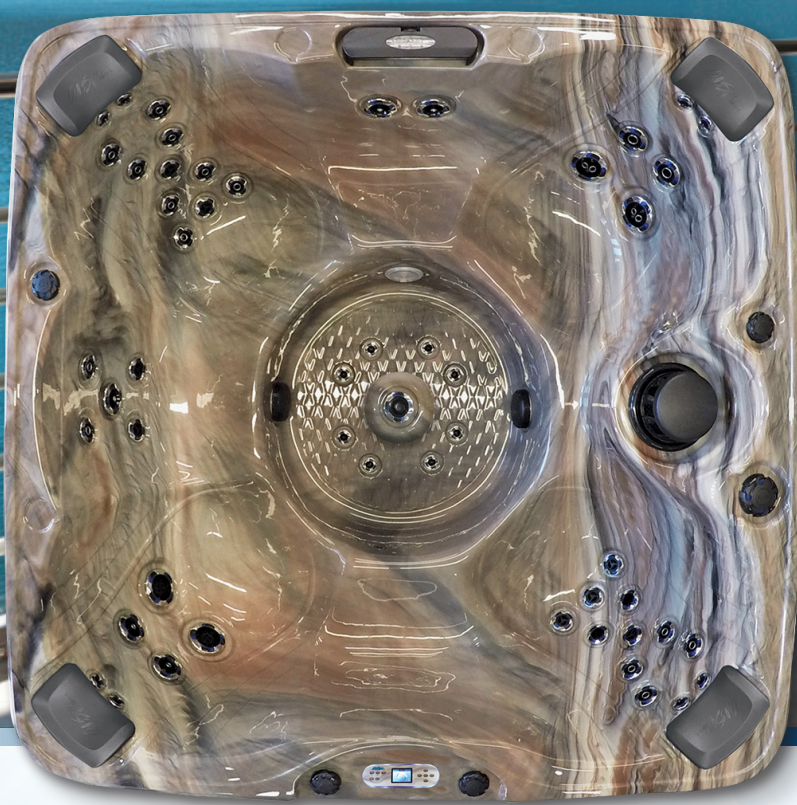

Scan for more

ESCAPE™ SERIES

TROPICAL EC-751B

Your life will surely be elevated with our Tropical EC-751B spa! Enjoy the full size bench or the captain seat, with 51 exclusive Velocity™ Jets, to completely immerse you in massage from your toes to your upper neck! Enjoy your outdoor oasis while entertaining guests and experience the most treasured hydrotherapy session!

STANDARD FEATURES

- Dimensions: 84" W x 84" L x 40½" H
- Deluxe Shell Colors
- Water Capacity - 425 Gal.
- 2 x 6.0 BHP Eliminator High Performance™ Pump
- 240v Operating Voltage
- 51 Stainless Steel Jets: Exclusive Velocity™ Jets
- 1 Dome Jet
- LED Waterfall Water Feature
- Y-Pillows
- Gate Valves
- Air Venturi Valves
- 50 Sq. Ft. Bio-Clean™ Filter with Teleweir
- Perimeter LED Lighting Package
- Whisper Power Unit™ Equipment with Full Color Cal-Spas TP700 Panel
- Thermo-Shield™ Insulation Side Panels and Thermo-Layer Floor with ABS Liner
- WhisperHot™ 5.5 kW Titanium Heating System
- Pure Silk™ Ozonator with Mazzei Injector and Mixing Chamber
- Pressure Treated Cabinet Frame
- Cal Preferred™ Vertical Cabinet Panels available in Smoke and Mist
- Cabinet Accessible Drain Valve
- 4" to 2.5" Cal Armor Spa Cover available in Grey, Dark Brown, or Black